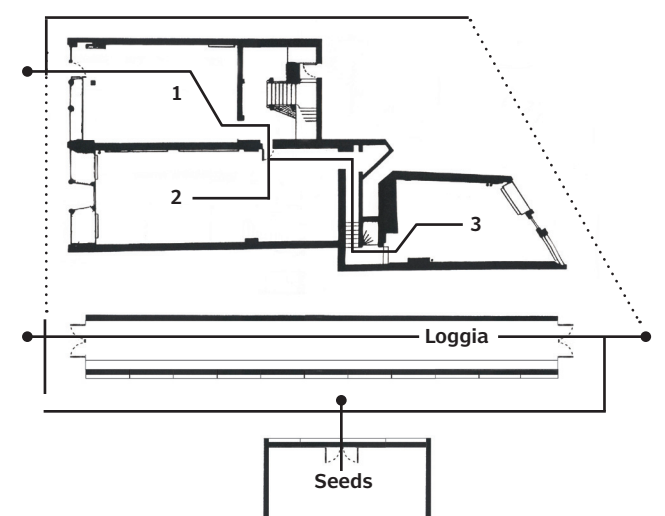

Mailing address
5163 Duke Street
Halifax Nova Scotia B3J 3J6

www.nscad.ca

Director Tonia Di Risio
Exhibitions Coordinator Eleanor King
t 902 494 8223 f 902 425 3997
Port Loggia Exhibitions Coordinator Aimée Brown 902 442 8769
Seeds Manager Jennifer Simaitis 902 494 8301